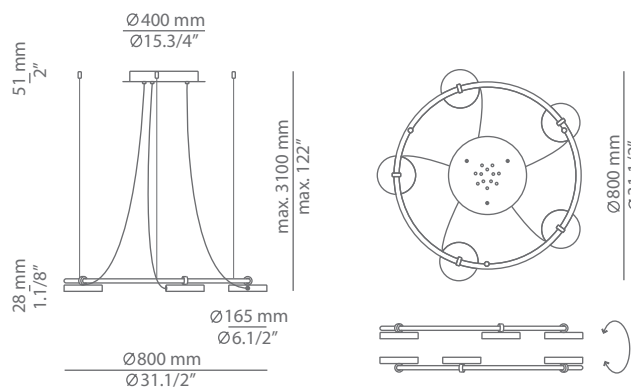

Product includes

Code	Description
113542263	1 round surface canopy
T-3542C	1 Aro pendant

SPECIAL REQUIREMENTS

Custom finishes and versions

We offer custom RAL finishes. Alternate lamping and sizes available for projects. Consult our offices.

Special instructions

ESTILUZ, S.A.
Carretera d'Ogassa, s/n
17860 Sant Joan de les Abadesses
T+34 972 720 125
F+34 972 720 796

estiluz@estiluz.com
www.estiluz.com