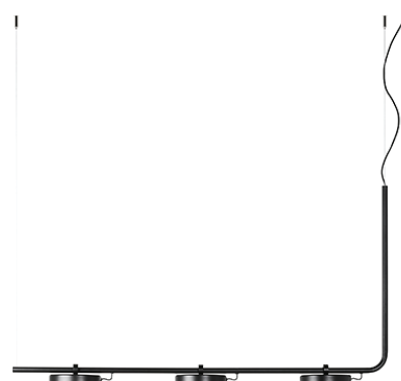

ARO T-3541S

surface suspension lamp

Date	Type
Project	
Location	
Model #	Quantity
Specifier	

Description

Metallic suspension lamp with circular adjustable heads and acrylic diffusers. The heads rotate 106°.

Pictures above might not show the specified dimensions or material. They are for illustration purposes only.

Ordering information

Product Code	Lamp	Canopy	Finish body
■ T-3541S	LED 3x10W (led included) (2700K / Ang 85° / >90 CRI / 24V) 100V - 277V / Typ* 3x1106 lumens Dimmable 0 - 10V	■ 26 BLK Black ■ 71 WH White	■ 56 BLK Black ■ CUSTOM

Alternate lamping and sizes available for projects. Consult our offices.

Special instructions

ARO T-3541R

recessed suspension lamp

Date	Type
Project	
Location	
Model #	Quantity
Specifier	

Description

Metallic suspension lamp with circular adjustable heads and acrylic diffusers. The heads rotate 106°. Recessed canopy and remote driver. False ceiling for recessed canopy is required Ø 85mm drill.

Alternate lamping and sizes available for projects. Consult our offices.

Special instructions

ARO T-3542

suspension lamp

Date	Type
Project	
Location	
Model #	Quantity
Specifier	

Description

Metallic suspension lamp with 5 circular, adjustable heads and acrylic diffusers. The heads rotate up to 106°. The lamp can be mounted with all heads facing up or all heads facing down. Dimmable 0 -10V. Composition aro R40.1M1L luminaires are dimmable independently (two circuits) and can be mounted with heads facing up or down.