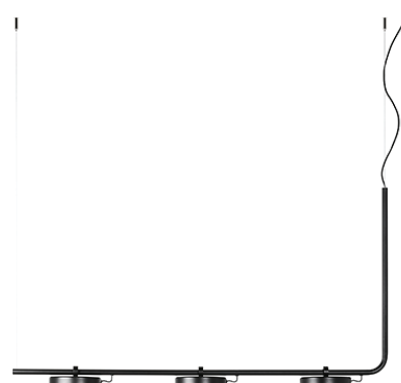

ARO T-3541S

surface suspension lamp

Date	Type
Project	
Location	
Model #	Quantity
Specifier	

Description

Metallic suspension lamp with circular adjustable heads and acrylic diffusers. The heads rotate 106°.

Pictures above might not show the specified dimensions or material. They are for illustration purposes only.

Ordering information

Product Code	Lamp	Canopy	Finish body
■ T-3541S	LED 3x10W (led included) (2700K / Ang 85° / >90 CRI / 24V) 100V - 277V / Typ* 3x1106 lumens Dimmable 0 - 10V	■ 26 BLK Black ■ 71 WH White	■ 56 BLK Black ■ CUSTOM

Alternate lamping and sizes available for projects. Consult our offices.

Special instructions

ARO T-3541R

recessed suspension lamp

Date	Type
Project	
Location	
Model #	Quantity
Specifier	

Description

Metallic suspension lamp with circular adjustable heads and acrylic diffusers. The heads rotate 106°. Recessed canopy and remote driver. False ceiling for recessed canopy is required Ø 85mm drill.

Pictures above might not show the specified dimensions or material. They are for illustration purposes only.

Ordering information

Product Code	Lamp	Canopy	Finish body
■ T-3541R 	LED 3x10W (led included) E (2700K / Ang 85° / >90 CRI / 24V) 100V - 277V / Typ* 3x1106 lumens Dimmable 0 - 10V	■ 26 BLK Black ■ 71 WH White	■ 56 BLK Black ■ CUSTOM