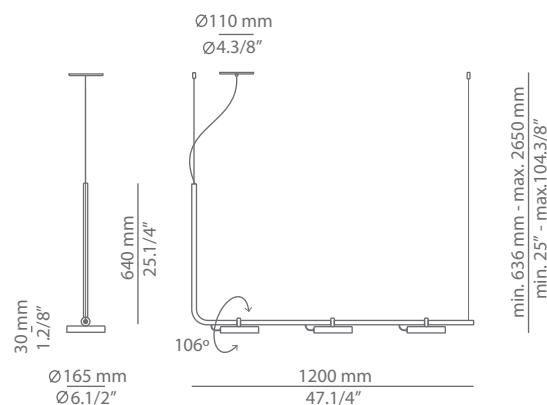

Pictures above might not show the specified dimensions or material. They are for illustration purposes only.

Ordering information

Product Code	Lamp	Canopy	Finish body
■ T-3541S	LED 3x10W (led included) (2700K / Ang 85° / >90 CRI / 24V) 100V - 277V / Typ* 3x1106 lumens Dimmable 0 - 10V	■ 26 BLK Black ■ 71 WH White	■ 56 BLK Black ■ CUSTOM

Alternate lamping and sizes available for projects. Consult our offices.

Special instructions

ARO T-3541R

recessed suspension lamp

Date	Type
Project	
Location	
Model #	Quantity
Specifier	

Description

Metallic suspension lamp with circular adjustable heads and acrylic diffusers. The heads rotate 106°. Recessed canopy and remote driver. False ceiling for recessed canopy is required Ø 85mm drill.

Pictures above might not show the specified dimensions or material. They are for illustration purposes only.

Ordering information

Product Code	Lamp	Canopy	Finish body
■ T-3541R 	LED 3x10W (led included) E (2700K / Ang 85° / >90 CRI / 24V) 100V - 277V / Typ* 3x1106 lumens Dimmable 0 - 10V	■ 26 BLK Black ■ 71 WH White	■ 56 BLK Black ■ CUSTOM

Alternate lamping and sizes available for projects. Consult our offices.

Special instructions

ARO T-3542

suspension lamp

Date	Type
Project	
Location	
Model #	Quantity
Specifier	

Description

Metallic suspension lamp with 5 circular, adjustable heads and acrylic diffusers. The heads rotate up to 106°. The lamp can be mounted with all heads facing up or all heads facing down. Dimmable 0 -10V. Composition aro R40.1M1L luminaires are dimmable independently (two circuits) and can be mounted with heads facing up or down.