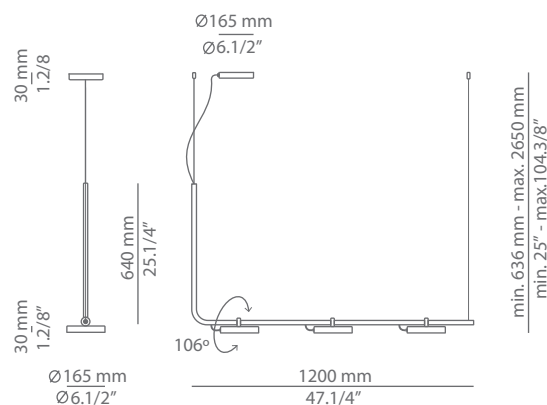

ARO T-3541S

surface suspension lamp

Date	Type
Project	
Location	
Model #	Quantity
Specifier	

Description

Metallic suspension lamp with circular adjustable heads and acrylic diffusers. The heads rotate 106°.

Pictures above might not show the specified dimensions or material. They are for illustration purposes only.

Ordering information

Product Code	Lamp	Canopy	Finish body
■ T-3541S	LED 3x10W (led included) (2700K / Ang 85° / >90 CRI / 24V) 100V - 277V / Typ* 3x1106 lumens Dimmable 0 - 10V	■ 26 BLK Black ■ 71 WH White	■ 56 BLK Black ■ CUSTOM

Alternate lamping and sizes available for projects. Consult our offices.

Special instructions

ARO T-3541R

recessed suspension lamp

Date	Type
Project	
Location	
Model #	Quantity
Specifier	

Description

Metallic suspension lamp with circular adjustable heads and acrylic diffusers. The heads rotate 106°. Recessed canopy and remote driver. False ceiling for recessed canopy is required Ø 85mm drill.

Pictures above might not show the specified dimensions or material. They are for illustration purposes only.

Ordering information

Product Code	Lamp	Canopy	Finish body
■ T-3541R 	LED 3x10W (led included) E (2700K / Ang 85° / >90 CRI / 24V) 100V - 277V / Typ* 3x1106 lumens Dimmable 0 - 10V	■ 26 BLK Black ■ 71 WH White	■ 56 BLK Black ■ CUSTOM